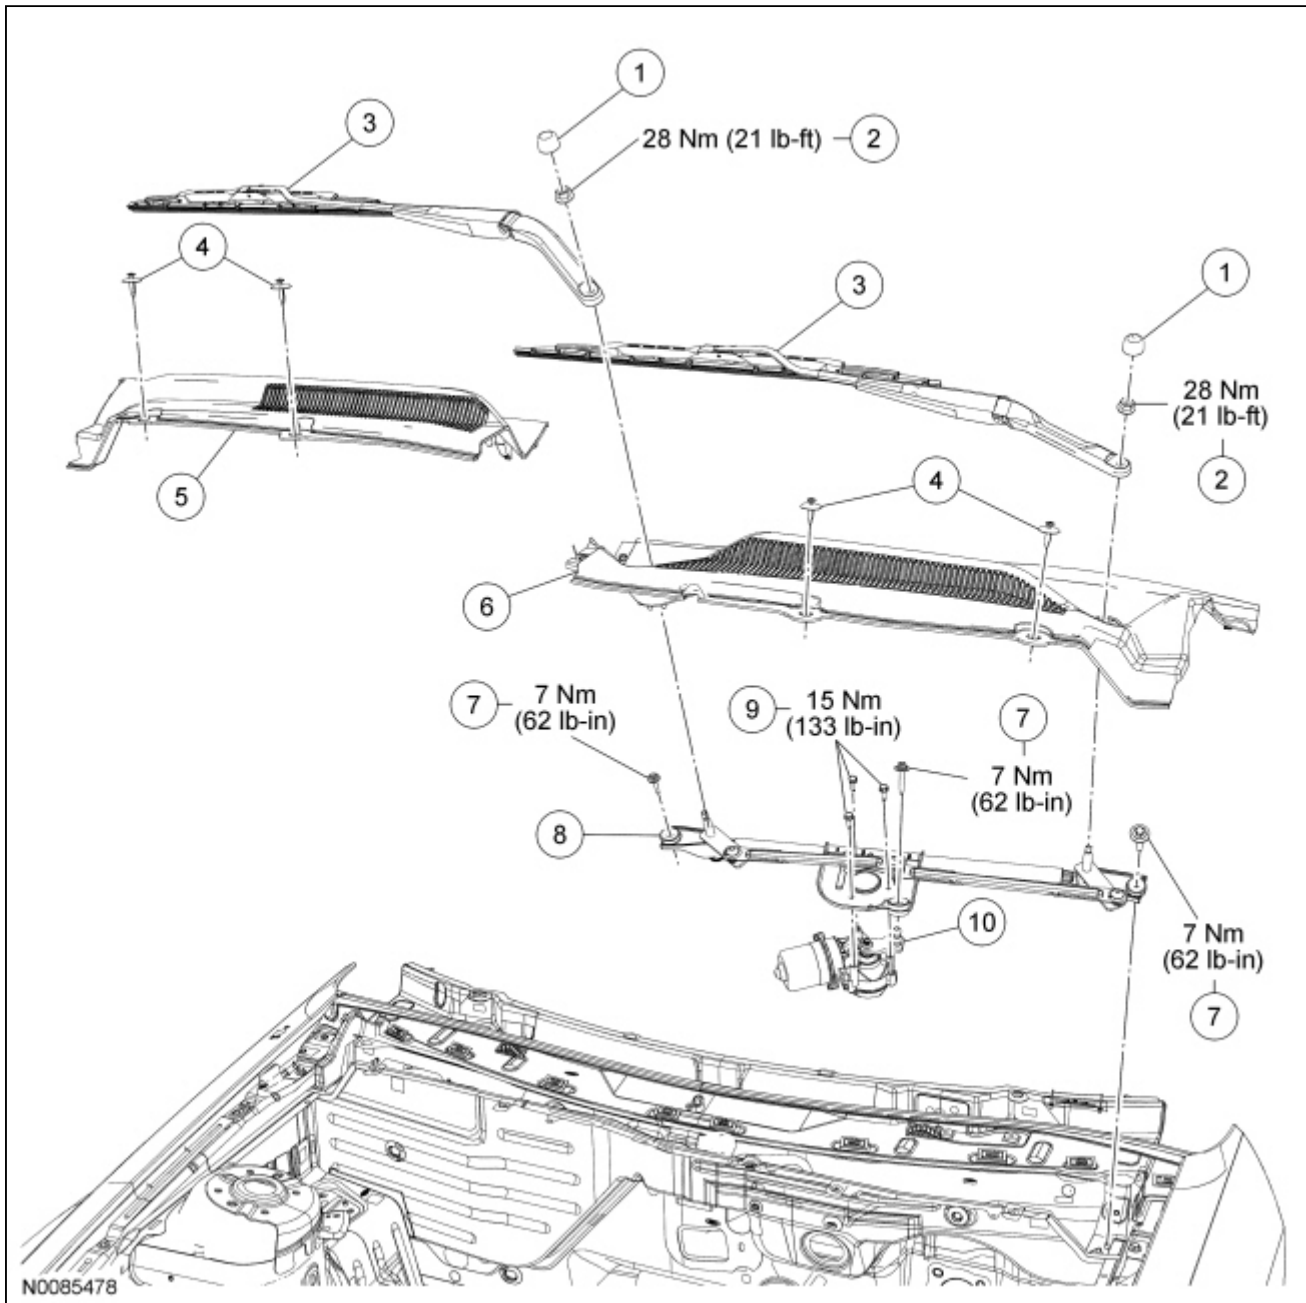

Wiper and Washer System — Exploded View

Windshield Wiper System

Item	Part Number	Description
1	17C526	Wiper pivot arm nut covers (2 required)
2	W706109	Wiper pivot arm nuts (2 required)
3	17526 RH/ 17527 LH	Wiper pivot arms
4	N804837	Cowl top vent screen pin-type retainers (4 required)
5	63018A16	RH cowl top vent screen

6	63018A17	LH cowl top vent screen
7	W707532	Windshield wiper mounting arm and pivot shaft bolts (3 required)
8	17508	Windshield wiper mounting arm and pivot shaft
9	—	Windshield wiper motor bolts (3 required)
10	17504	Windshield wiper motor

Windshield Washer Pump and Fluid Reservoir

Item	Part Number	Description
1	17664	Windshield washer pump (or part of 17618)
2	17B610	Windshield washer pump seal (or part of 17664)
3	W623332	Windshield washer fluid reservoir nut
4	W710381	Windshield washer fluid reservoir bolts (2 required)
5	17618	Windshield washer fluid reservoir (includes 17664 and 17B618)