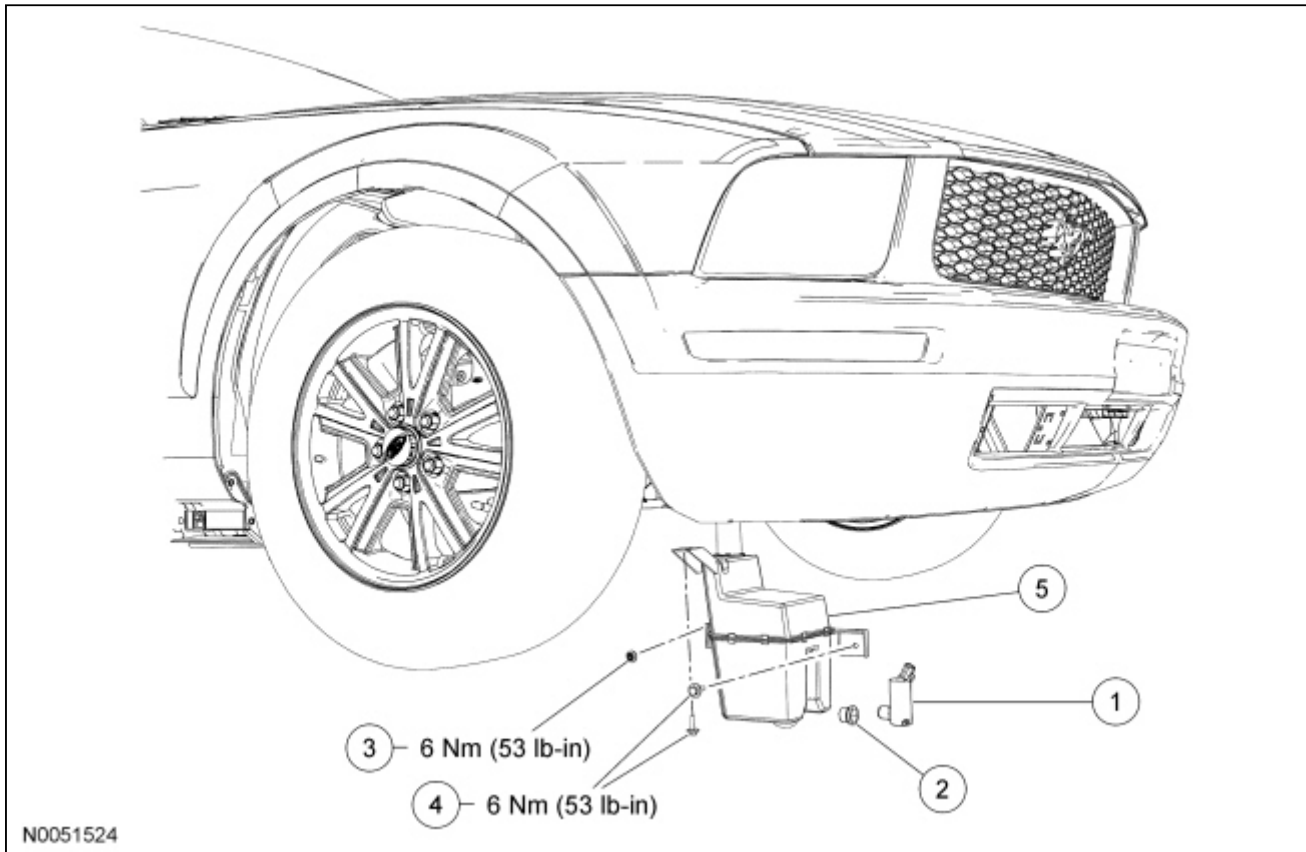

6	63018A17	LH cowl top vent screen
7	W707532	Windshield wiper mounting arm and pivot shaft bolts (3 required)
8	17508	Windshield wiper mounting arm and pivot shaft
9	—	Windshield wiper motor bolts (3 required)
10	17504	Windshield wiper motor

Windshield Washer Pump and Fluid Reservoir

Item	Part Number	Description
1	17664	Windshield washer pump (or part of 17618)
2	17B610	Windshield washer pump seal (or part of 17664)
3	W623332	Windshield washer fluid reservoir nut
4	W710381	Windshield washer fluid reservoir bolts (2 required)
5	17618	Windshield washer fluid reservoir (includes 17664 and 17B618)

1. For additional information, refer to the procedures in this section.